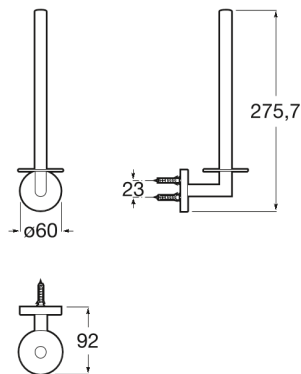

HOTELS**Spare double toilet roll holder**

PRICE (VAT INCLUDED)

£101.64

TECHNICAL DRAWINGS

**FEATURES**

Finish: Chrome

Installation options: Only with screws

Installation type: Wall-mounted